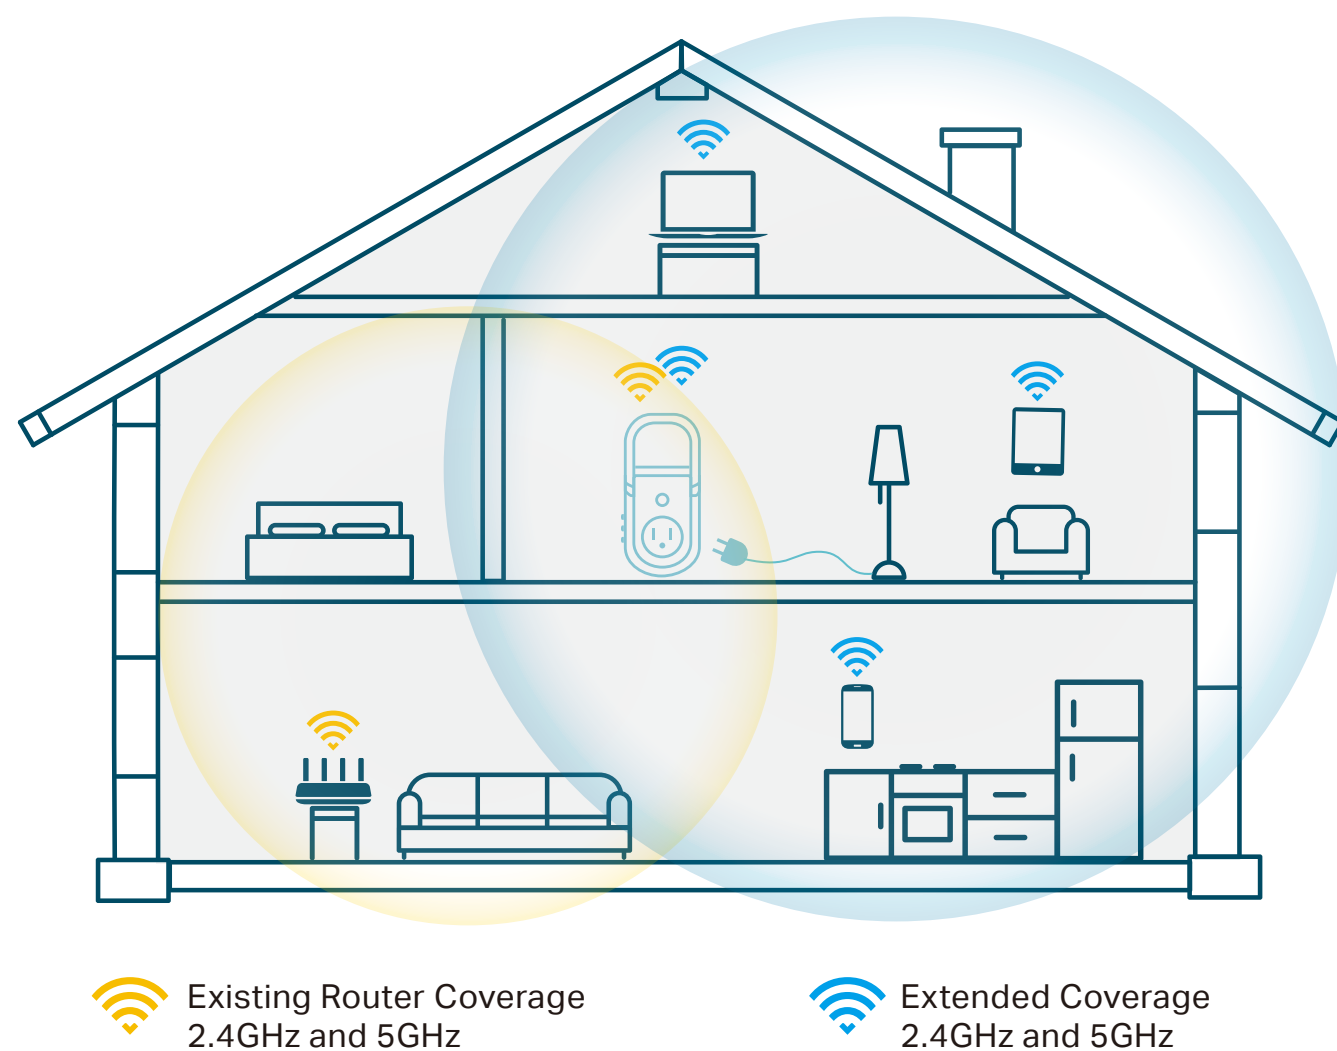

AC750 Wi-Fi Range Extender With Smart Plug

Works With Amazon Alexa & Google Assistant

RE270K

-  Expand Your Wi-Fi
-  Remote Control
-  Scheduling
-  Gigabit Ethernet Port

Highlights

Expand Wi-Fi. Eliminate dead zones.

The RE270K is a smart home range extender that works with any standard wireless router to deliver AC750 Wi-Fi in hard-to-reach areas. It eliminates dead zones and expands the range of your existing wireless network for a stronger connection where you need it most.

Control Electronics and Appliances Remotely

The RE270K comes with a built-in smart plug that works using your Wi-Fi network. Control connected devices, such as lamps, fans and heaters from anywhere using your smartphone.

Highlights

Set Up in Minutes with Kasa

With the Kasa app, setup is easy. Just plug in the range extender and follow the steps on your screen. The RE270K also comes with an Intelligent Signal Indicator that helps you find the best spot for setup.